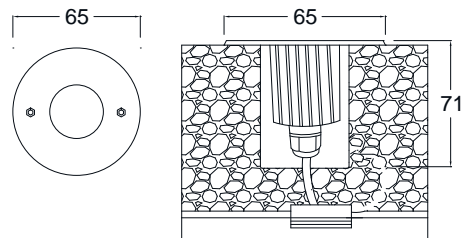

LUMITRON REF.	Lamp Type	Input Voltage
ITUL-28-FG-12VDC	3xSMDLED 5050	12VDC
ITUL-28-FG-RGB	3xSMDLED RGB5050(3in1)	24VDC

LED